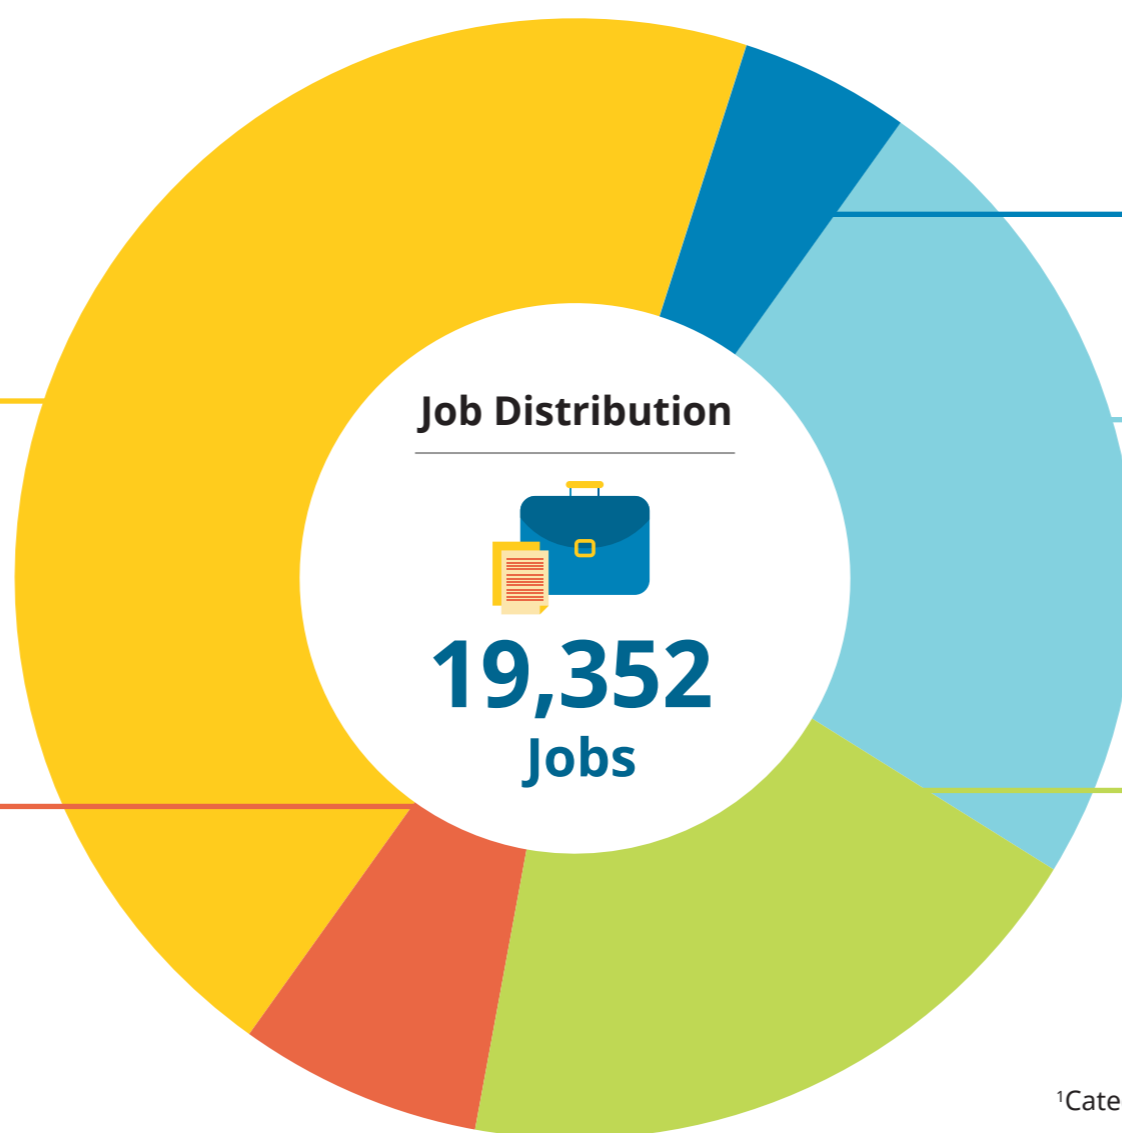

Singapore EDB Year-in-Review

2020 Performance

S\$17.2b
in Fixed Asset Investments

S\$6.8b
in Total Business Expenditure Per Annum

19,352
expected jobs

Jobs Created

45% Production

Production jobs refer to roles associated with the manufacturing of products.

7% Innovation

Innovation jobs refer to roles in the creation and development of products and services.

5% Others

24% Digital

Digital jobs refer to roles that utilise digital technologies.

19% Business and Commercial Services